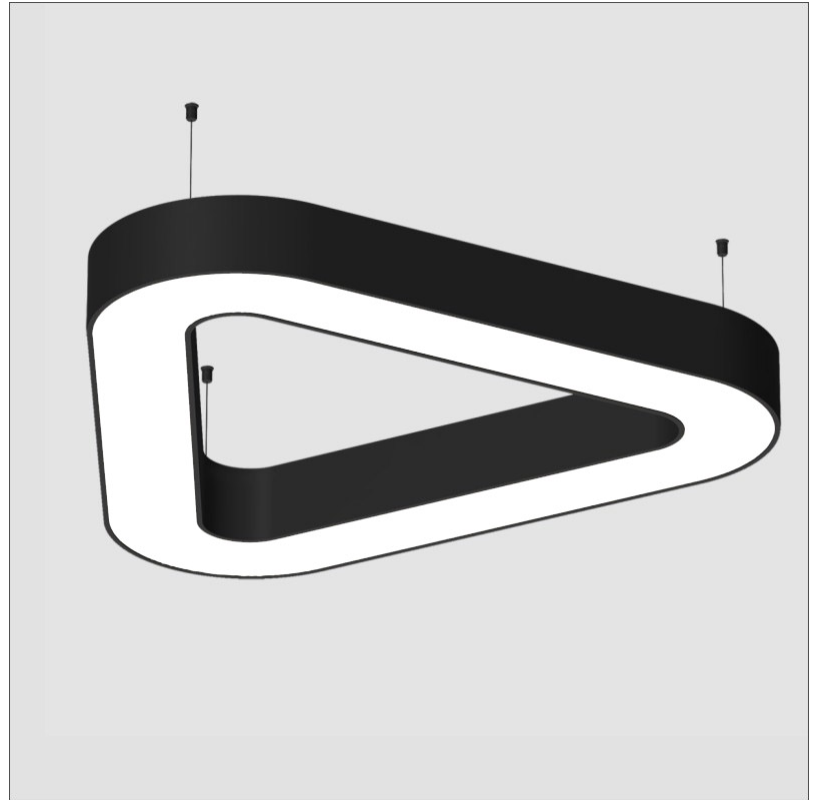

GENERAL

Series: Victory
Partner: Prolicht
Division: Architectural
Installation: Suspension
Product Type: Pendant
Mounting Location: Ceiling
Light Distribution: Direct / Indirect

PHYSICAL

Shape: Abstract
Length (mm): 1100
Length (in): 43 ⁵/₁₆
Width (mm): 1100
Width (in): 43 ⁵/₁₆
Height (mm): 120
Height (in): 4 ³/₄
Max. Overall Height (mm): 2120
Max. Overall Height (in): 83 ⁷/₁₆
Weight (kg): 10.819
Weight (lbs): 23.851
Diffuser: PMMA - Opal or Micro-Prism
Fixture Finish: SSR / BKV / CWI / CRY / HAB / UFT / ITA / RUA / FTG / MYG / LOD / PUS / FRO / FUP / KIA / POP / BLS / SPG / MEY / GOH / CHC / COM / ABZ / JAG / OBR / MOS / ROR
Fixture Material: PMMA / Aluminum

ELECTRICAL

Lamp Type: LED (Zhaga Standard)
Input Wattage (W): 70
Total Output Wattage (W): 60 / 48 (3500K)
Dimming: Non-Dimming / Phase Dimming (120Vac only) / 0-10V Dimming
Driver Included: Yes
Driver Location: Integrated
Driver Type: Constant Current - 120 / 277Vac
Driver Class: Class 2
Input Voltage (V): 120 - 277
Constant Current (MA): 350 / 900/600 (3500K)

LED

Color Temperature (°K): 3000 / 3500 / 4000
Max. Delivered Lumen (lm): 4150 / 4302 / 4390 Direct / 3660 / 3783 / 3860 Indirect
CRI: >80 CRI
Efficiency (%): 70.9
Lamp Life (hrs): 50000

OPTICAL

RATINGS AND CERTIFICATIONS

Certified By: Certified for North American Standards
IP rating: IP20