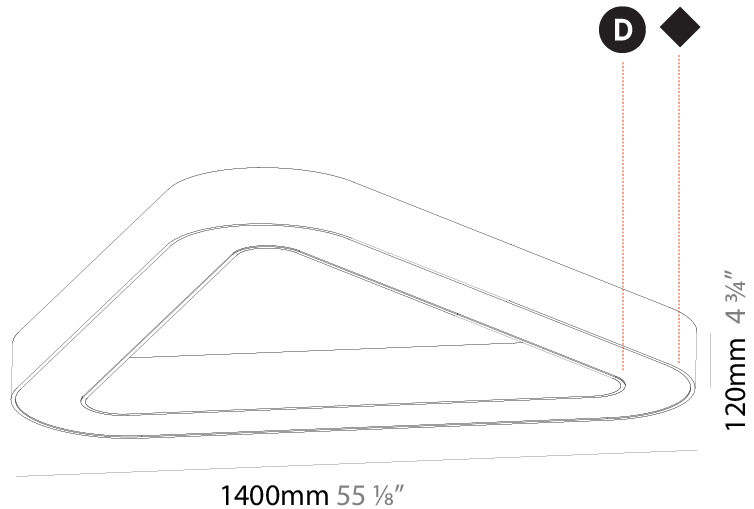

1. To build a product code in our configurator select the specify button on the base model # product page
2. To build a manual product code on this datasheet choose from the options listed below in blue font and add the suffix to the base model #

GENERAL

Series: Victory
Partner: Prolicht
Division: Architectural
Installation: Surface
Product Type: Ceiling Surface
Mounting Location: Ceiling
Light Distribution: Direct

PHYSICAL

Shape: Abstract
Length (mm): 1400
Length (in): 55 1/8
Width (mm): 1400
Width (in): 55 1/8
Height (mm): 120
Height (in): 4 3/4
Weight (kg): 15.2
Weight (lbs): 33.51
Diffuser: PMMA - Opal or Micro-Prism
Fixture Finish: SSR / BKV / CWI / CRY / HAB / UFT / ITA / RUA / FTG / MYG / LOD / PUS / FRO / FUP / KIA / POP / BLS / SPG / MEY / GOH / CHC / COM / ABZ / JAG / OBR / MOS / ROR
Fixture Material: PMMA / Aluminum

ELECTRICAL

Lamp Type: LED (Zhaga Standard)
Input Wattage (W): 60
Total Output Wattage (W): 48 / 38.4 (3500K)
Dimming: Non-Dimming / Phase Dimming (120Vac only) / 0-10V Dimming
Driver Included: Yes
Driver Location: Integrated
Driver Type: Constant Current - 120 / 277Vac
Driver Class: Class 2
Input Voltage (V): 120 - 277
Constant Current (MA): 350 / 1200 (3500K)

LED

Color Temperature (°K): 3000 / 3500 / 4000
Max. Delivered Lumen (lm): 5540 / 5733 / 5850
CRI: >80 CRI
Efficiency (%): 65
Lamp Life (hrs): 50000

OPTICAL

RATINGS AND CERTIFICATIONS

Certified By: Certified for North American Standards
IP rating: IP20