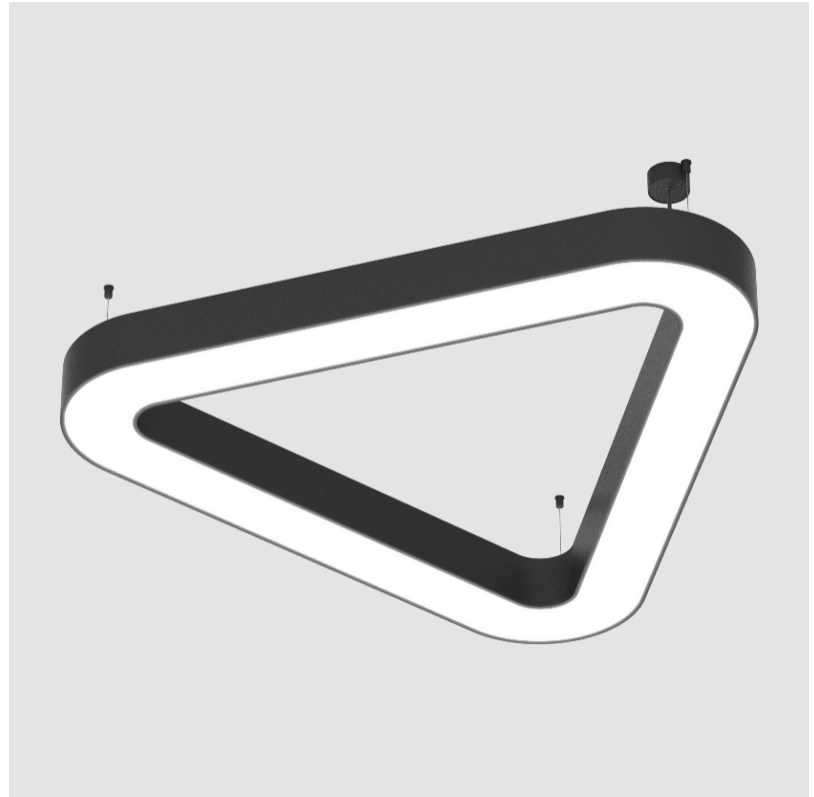

GENERAL

Series: Victory
Brand: Prolicht
Division: Architectural
Mounting Type: Suspension
Mounting Location: Ceiling
Subcategory: Ambient

PHYSICAL

Shape: Abstract
Length (mm): 1400
Length (in): 55 1/8
Width (mm): 1400
Width (in): 55 1/8
Height (mm): 120
Height (in): 4 3/4
Max. Overall Height (mm): 2120
Max. Overall Height (in): 83 7/16
Light Distribution: Direct / Indirect
Weight (kg): 14.359
Weight (lbs): 31.66
Diffuser: [PMMA - Opal or Micro-Prism](#)
Fixture Finish: [SSR / BKV / CWI / CRY / HAB / UFT / ITA / RUA / FTG / MYG / LOD / PUS / FRO / FUP / KIA / POP / BLS / SPG / MEY / GOH / GUM / CHC / COM / ABZ / JAG / OBR / MOS / ROR](#)
Fixture Material: Aluminum

ELECTRICAL

Lamp Type: LED (Zhaga Standard)
Input Wattage (W): 105
Total Output Wattage (W): 84 / 57.6 (3500K)
Dimming: [Non-Dimming / Phase Dimming (120Vac only) / 0-10V Dimming](#)
Driver Included: Yes
Driver Location: Integrated
Driver Type: Constant Current - 120 / 277Vac
Driver Class: Class 2
Input Voltage (V): 120 - 277
Constant Current (MA): 350 / 1200/600 (3500K)

LED

[Color Temperature (°K): 3000 / 3500 / 4000](#)
Max. Delivered Lumen (lm): 5540 / 5733 / 5850 Direct / 3830 / 3969 / 4050 Indirect
CRI: >80 CRI
Efficiency (%): 69.8
Lamp Life (hrs): 50000

OPTICAL

RATINGS AND CERTIFICATIONS

Certified By: Certified for North American Standards
IP rating: IP20