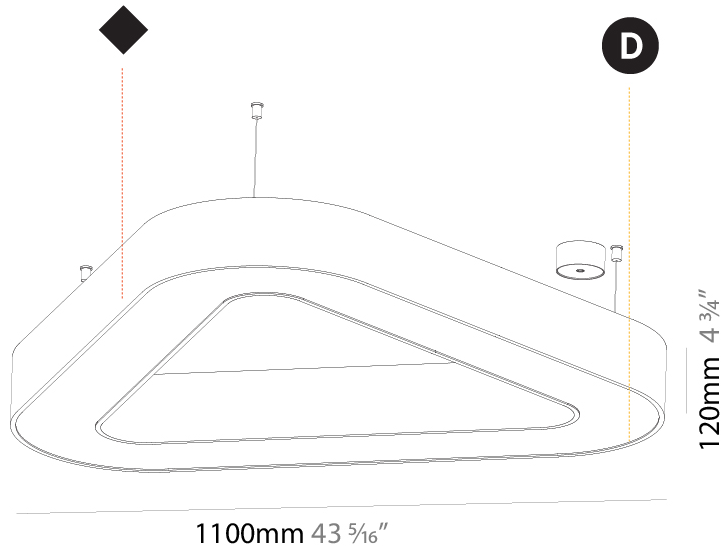

GENERAL

Series: Victory
Partner: Prolicht
Division: Architectural
Installation: Suspension
Product Type: Pendant
Mounting Location: Ceiling
Light Distribution: Direct / Indirect

PHYSICAL

Shape: Abstract
Length (mm): 1100
Length (in): 43 ⁵/₁₆
Width (mm): 1100
Width (in): 43 ⁵/₁₆
Height (mm): 120
Height (in): 4 ³/₄
Max. Overall Height (mm): 2120
Max. Overall Height (in): 83 ⁷/₁₆
Weight (kg): 10.819
Weight (lbs): 23.851
Diffuser: PMMA - Opal or Micro-Prism
Fixture Finish: SSR / BKV / CWI / CRY / HAB / UFT / ITA / RUA / FTG / MYG / LOD / PUS / FRO / FUP / KIA / POP / BLS / SPG / MEY / GOH / CHC / COM / ABZ / JAG / OBR / MOS / ROR
Fixture Material: PMMA / Aluminum

ELECTRICAL

Lamp Type: LED (Zhaga Standard)
Input Wattage (W): 70
Total Output Wattage (W): 60 / 48 (3500K)
Dimming: Non-Dimming / Phase Dimming (120Vac only) / 0-10V Dimming
Driver Included: Yes
Driver Location: Integrated
Driver Type: Constant Current - 120 / 277Vac
Driver Class: Class 2
Input Voltage (V): 120 - 277
Constant Current (MA): 350 / 900/600 (3500K)

LED

Color Temperature (°K): 3000 / 3500 / 4000
Max. Delivered Lumen (lm): 4150 / 4302 / 4390 Direct / 3660 / 3783 / 3860 Indirect
CRI: >80 CRI
Efficiency (%): 70.9
Lamp Life (hrs): 50000

OPTICAL

RATINGS AND CERTIFICATIONS

Certified By: Certified for North American Standards
IP rating: IP20