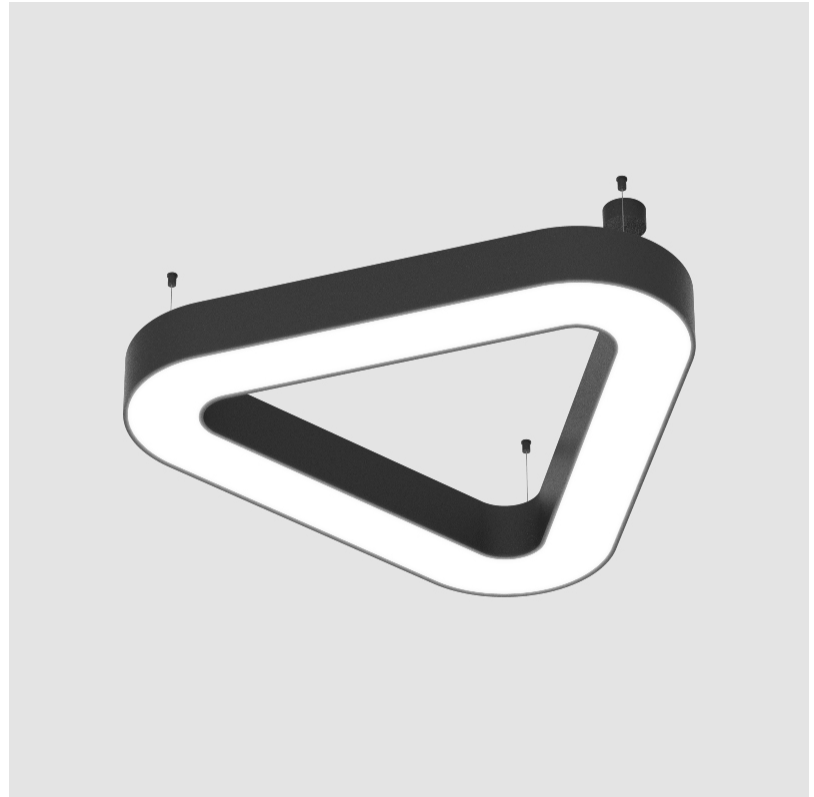

GENERAL

Series: Victory
Brand: Prolicht
Division: Architectural
Mounting Type: Suspension
Mounting Location: Ceiling
Subcategory: Ambient

PHYSICAL

Shape: Abstract
Length (mm): 1100
Length (in): 43 ⁵/₁₆
Width (mm): 1100
Width (in): 43 ⁵/₁₆
Height (mm): 120
Height (in): 4 ³/₄
Max. Overall Height (mm): 2120
Max. Overall Height (in): 83 ⁷/₁₆
Light Distribution: Direct / Indirect
Weight (kg): 10.819
Weight (lbs): 23.851
Diffuser: [PMMA - Opal or Micro-Prism](#)
Fixture Finish: [SSR / BKV / CWI / CRY / HAB / UFT / ITA / RUA / FTG / MYG / LOD / PUS / FRO / FUP / KIA / POP / BLS / SPG / MEY / GOH / GUM / CHC / COM / ABZ / JAG / OBR / MOS / ROR](#)
Fixture Material: Aluminum

ELECTRICAL

Lamp Type: LED (Zhaga Standard)
Input Wattage (W): 70
Total Output Wattage (W): 60 / 48 (3500K)
Dimming: [Non-Dimming / Phase Dimming (120Vac only) / 0-10V Dimming](#)
Driver Included: Yes
Driver Location: Integrated
Driver Type: Constant Current - 120 / 277Vac
Driver Class: Class 2
Input Voltage (V): 120 - 277
Constant Current (MA): 350 / 900/600 (3500K)

LED

[Color Temperature (°K): 3000 / 3500 / 4000](#)
Max. Delivered Lumen (lm): 4150 / 4302 / 4390 Direct / 3660 / 3783 / 3860 Indirect
CRI: >80 CRI
Efficiency (%): 70.9
Lamp Life (hrs): 50000

OPTICAL

RATINGS AND CERTIFICATIONS

Certified By: Certified for North American Standards
IP rating: IP20